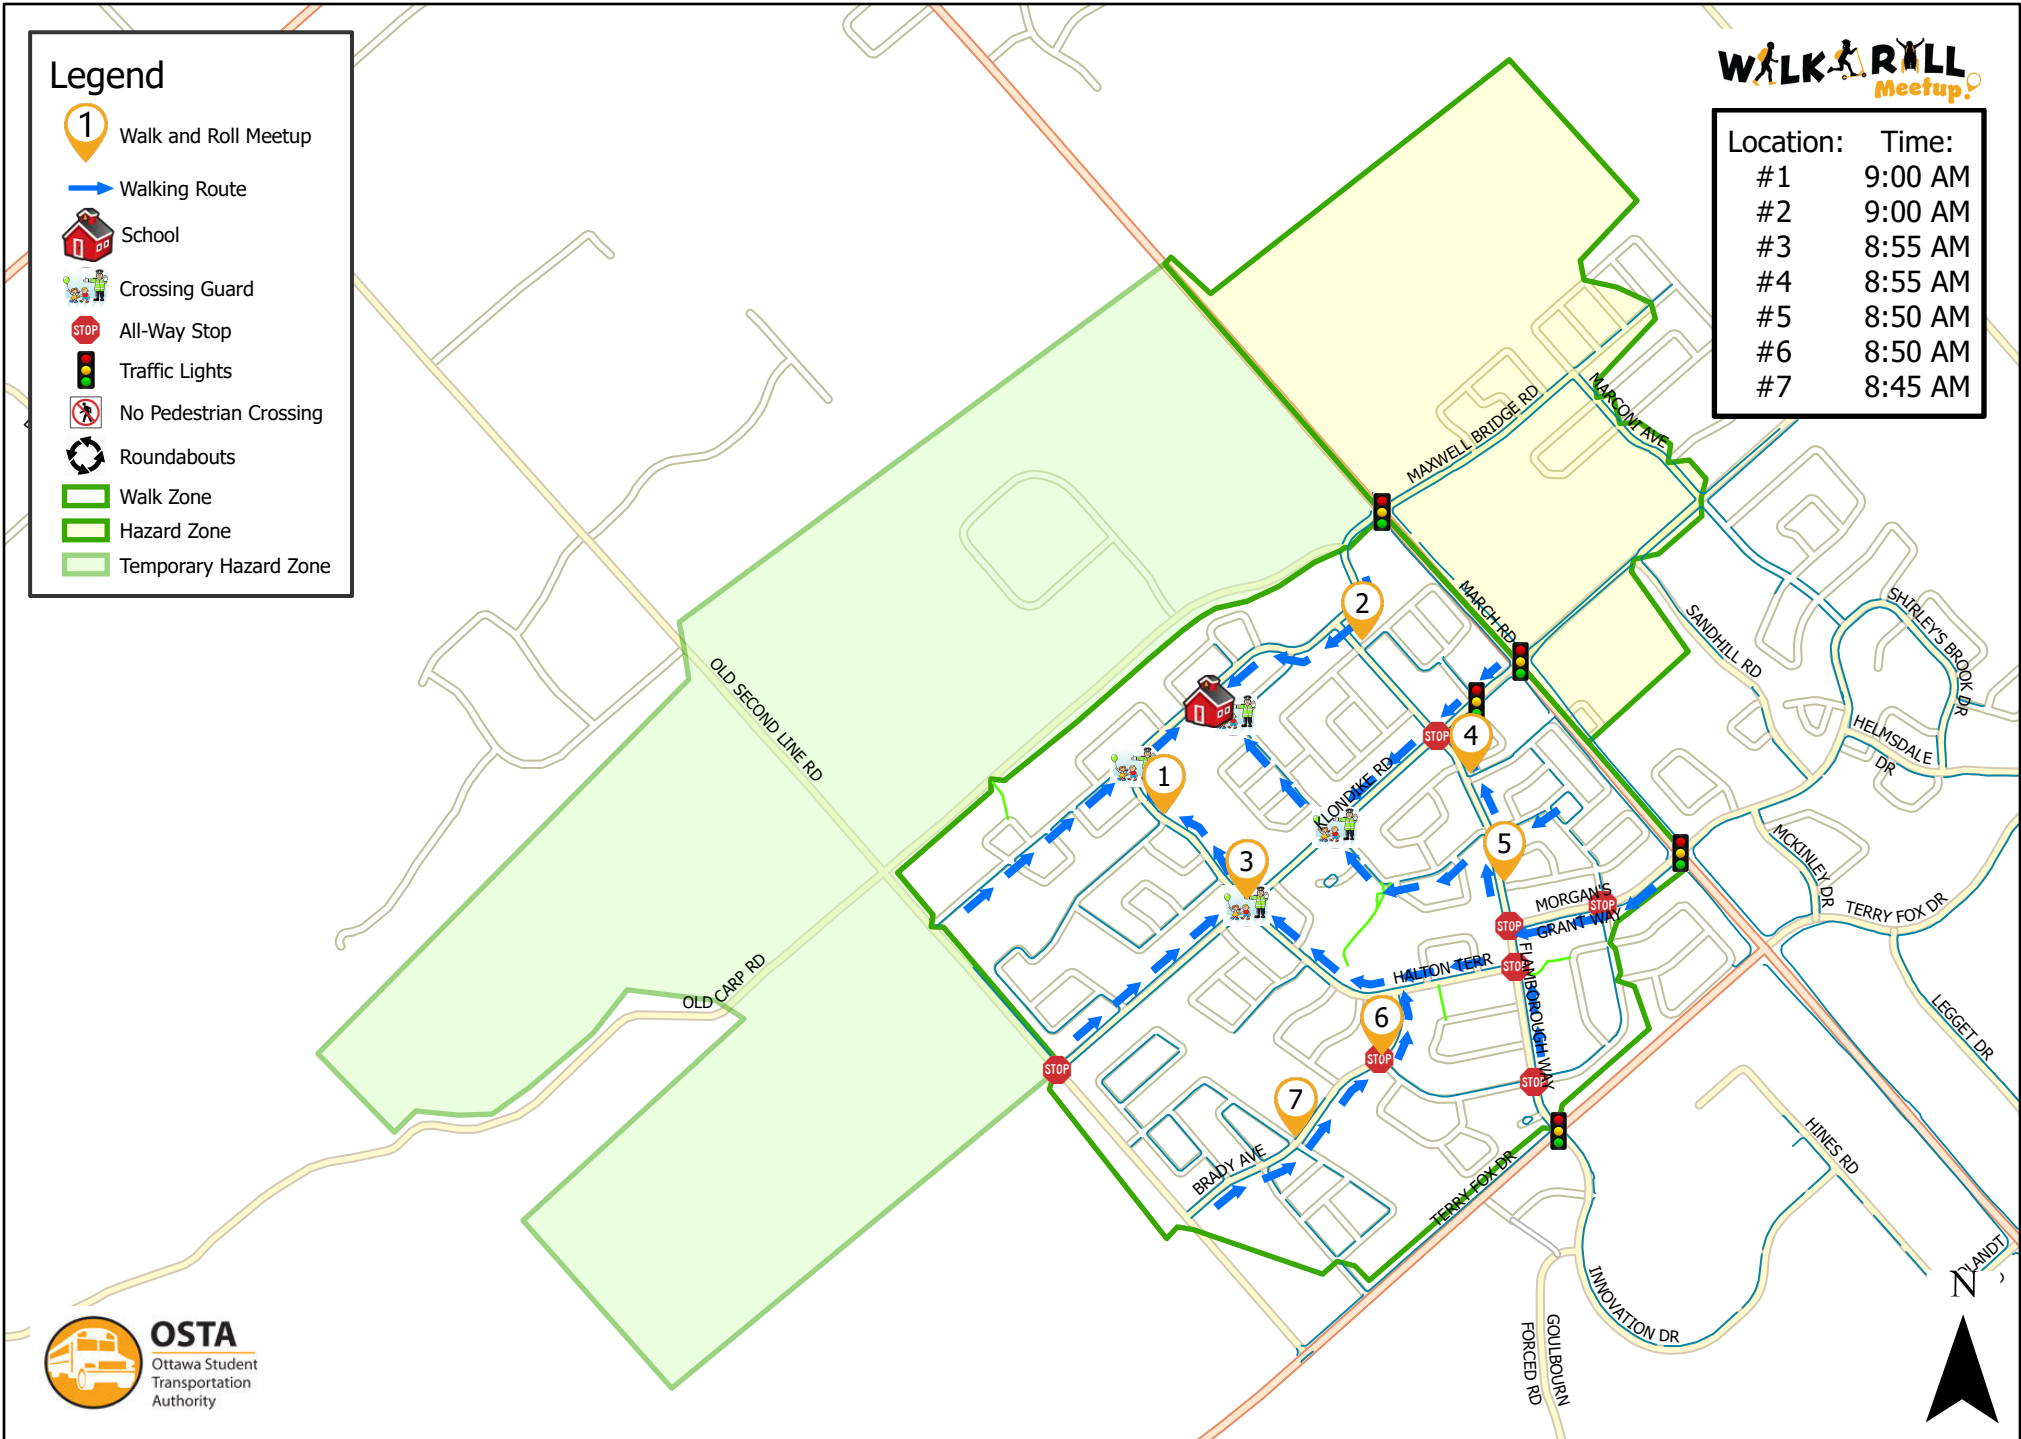

Jack Donohue Public School

Legend

-  Walk and Roll Meetup
-  Walking Route
-  School
-  Crossing Guard
-  All-Way Stop
-  Traffic Lights
-  No Pedestrian Crossing
-  Roundabouts
-  Walk Zone
-  Hazard Zone
-  Temporary Hazard Zone

Location:	Time:
#1	9:00 AM
#2	9:00 AM
#3	8:55 AM
#4	8:55 AM
#5	8:50 AM
#6	8:50 AM
#7	8:45 AM

This map is intended for information purposes only. Ottawa Student Transportation Authority assumes no responsibility for people using these routes.