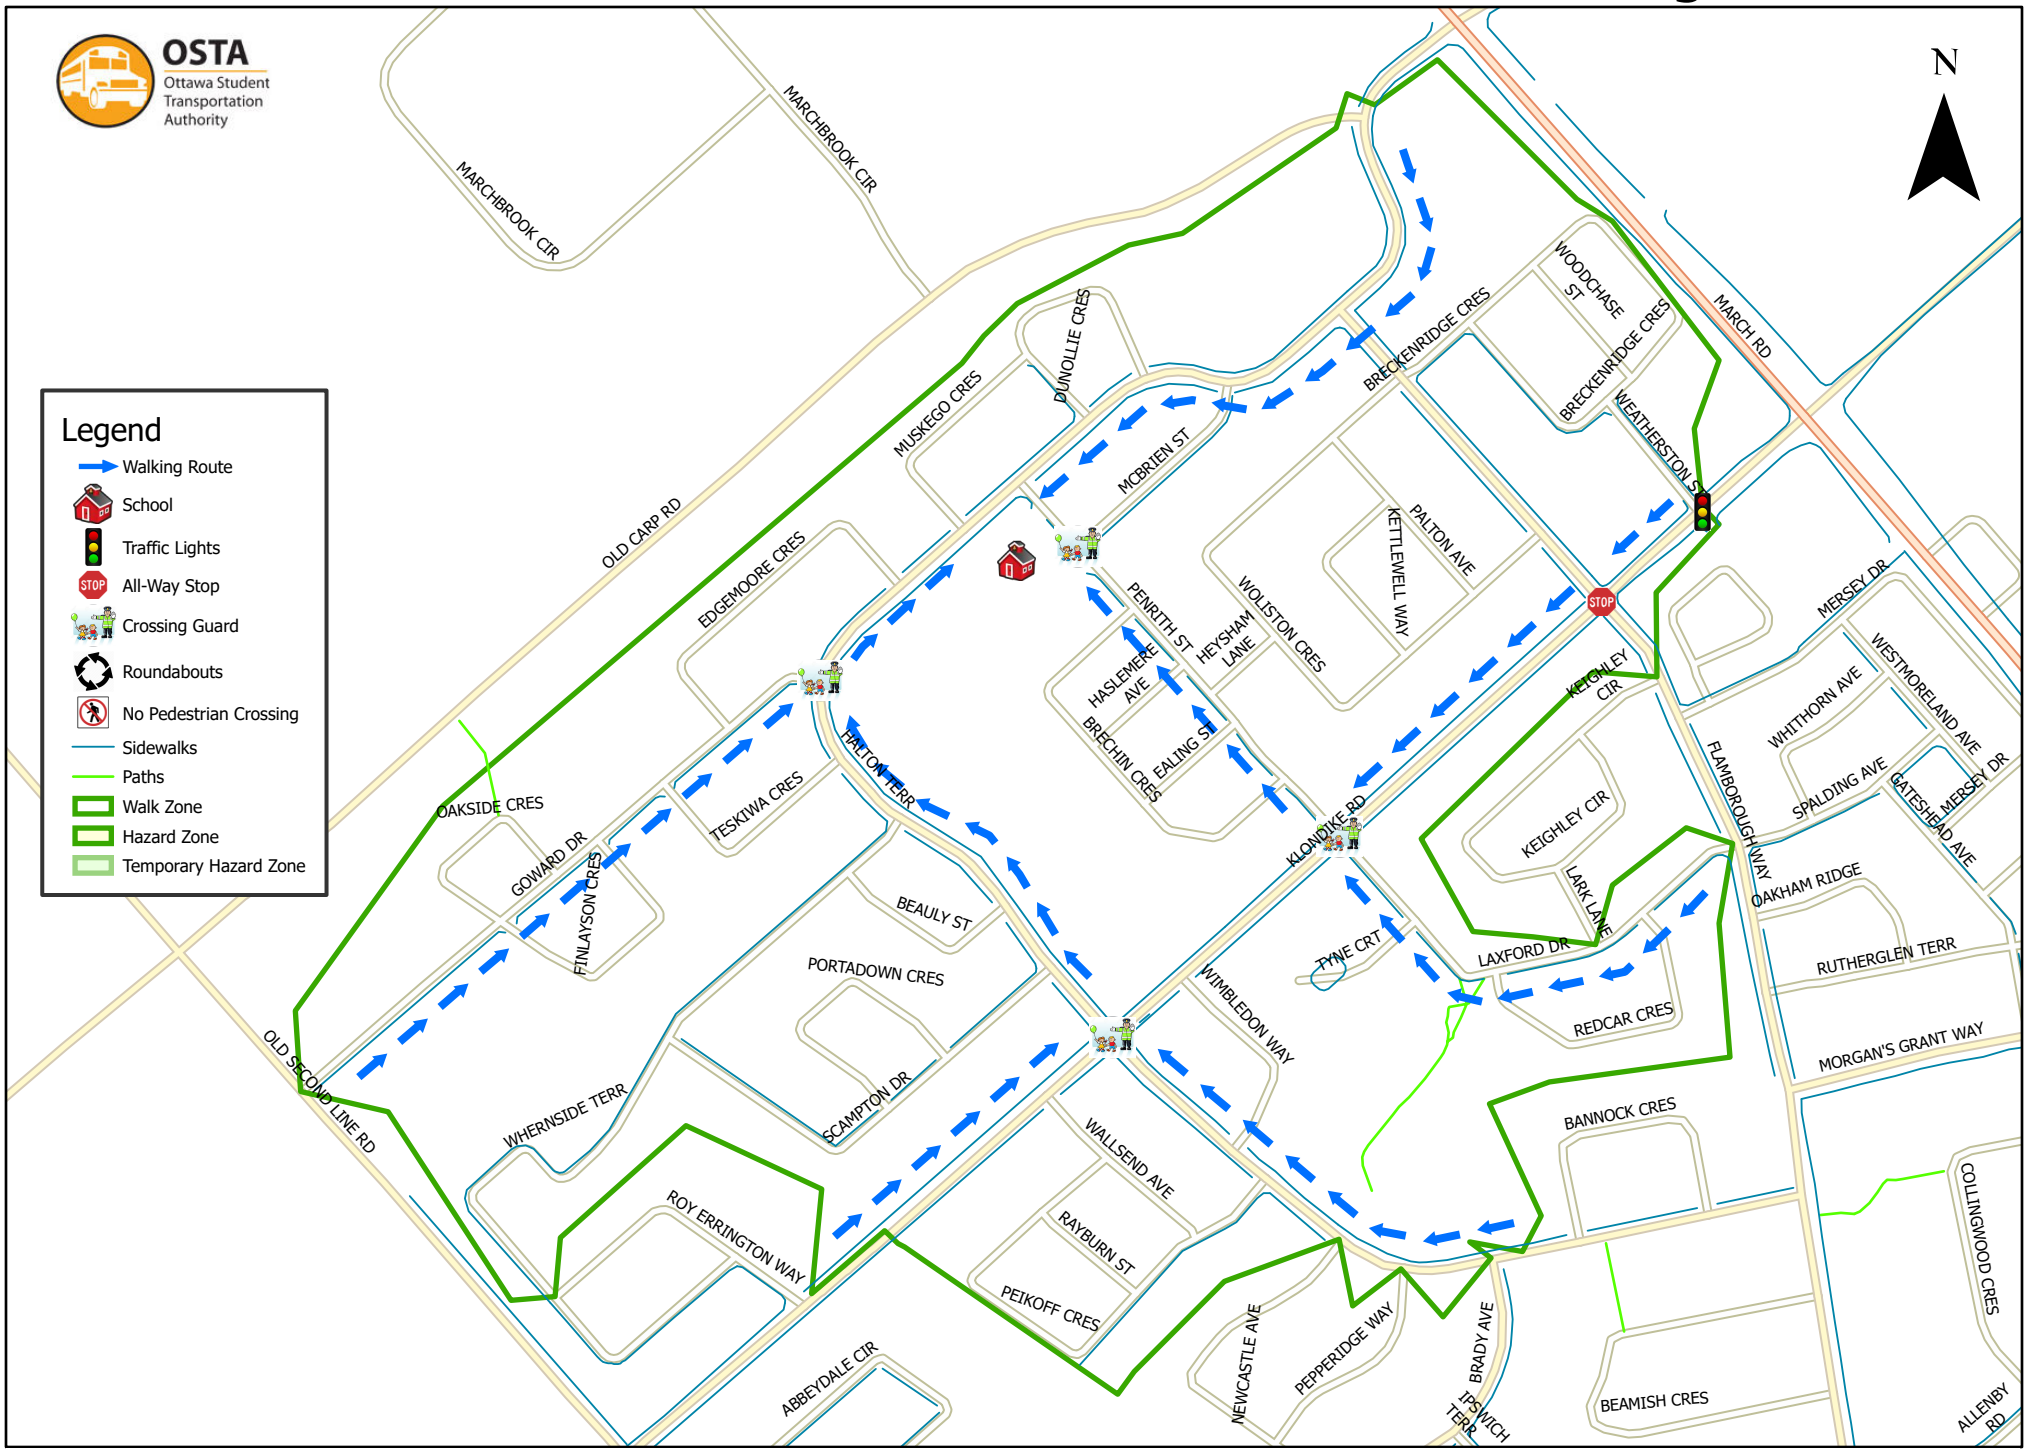

Jack Donohue Public School 800 m Walk Zone Kindergarten

Legend

-  Walking Route
-  School
-  Traffic Lights
-  All-Way Stop
-  Crossing Guard
-  Roundabouts
-  No Pedestrian Crossing
-  Sidewalks
-  Paths
-  Walk Zone
-  Hazard Zone
-  Temporary Hazard Zone

This map is intended for information purposes only. Ottawa Student Transportation Authority assumes no responsibility for people using these routes.