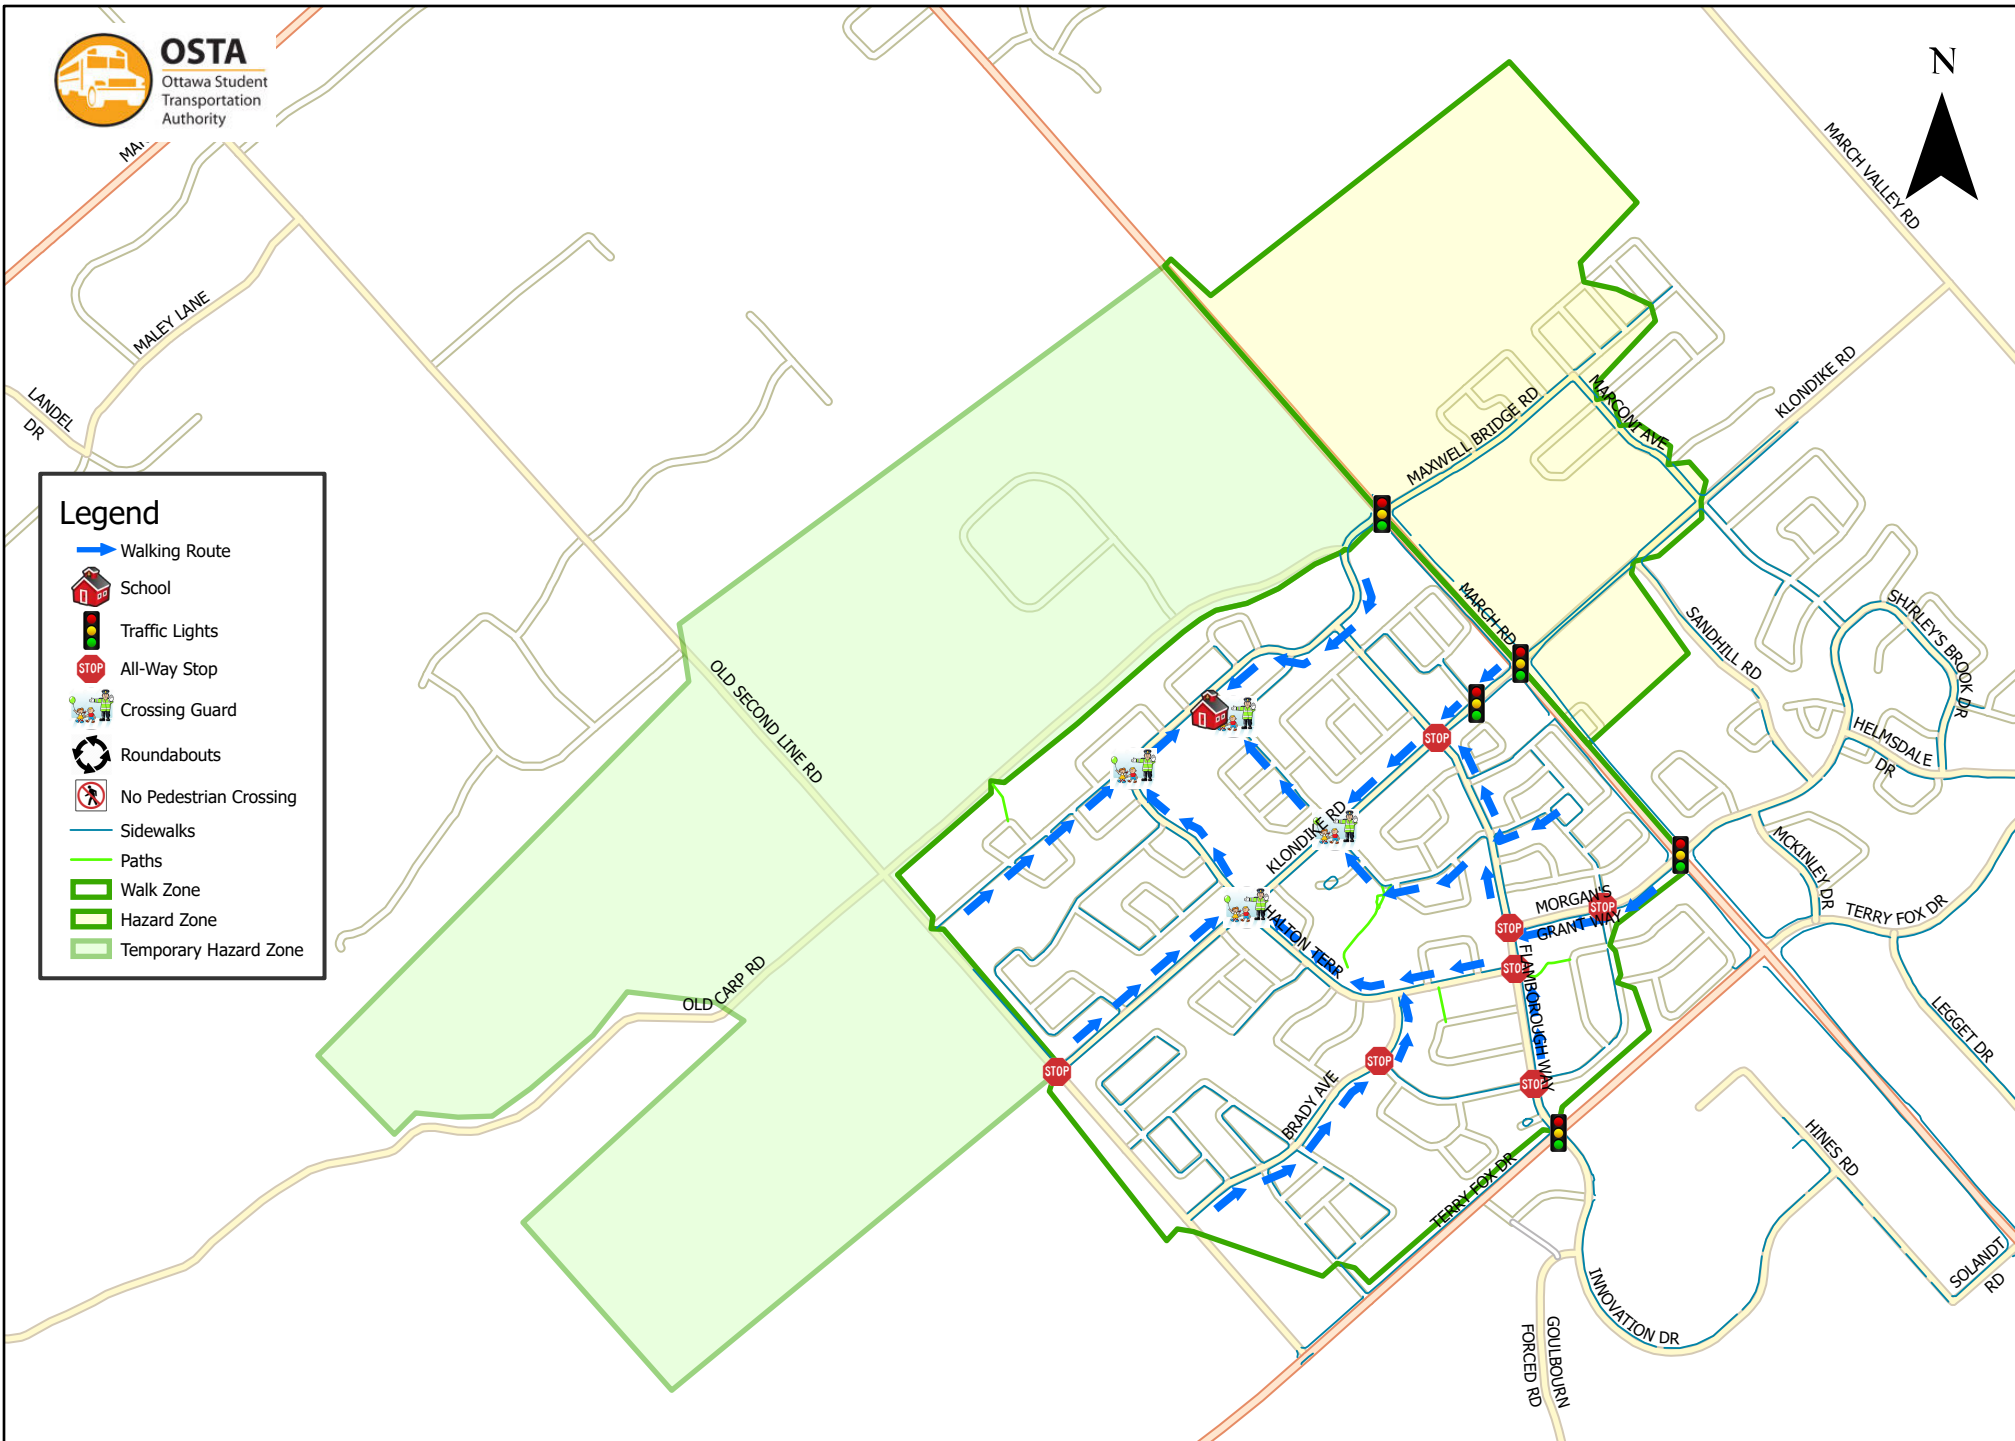

# Jack Donohue Public School 1.6 km Walk Zone Grades 1-6

**Legend**

- Walking Route
- School
- Traffic Lights
- All-Way Stop
- Crossing Guard
- Roundabouts
- No Pedestrian Crossing
- Sidewalks
- Paths
- Walk Zone
- Hazard Zone
- Temporary Hazard Zone

This map is intended for information purposes only. Ottawa Student Transportation Authority assumes no responsibility for people using these routes.